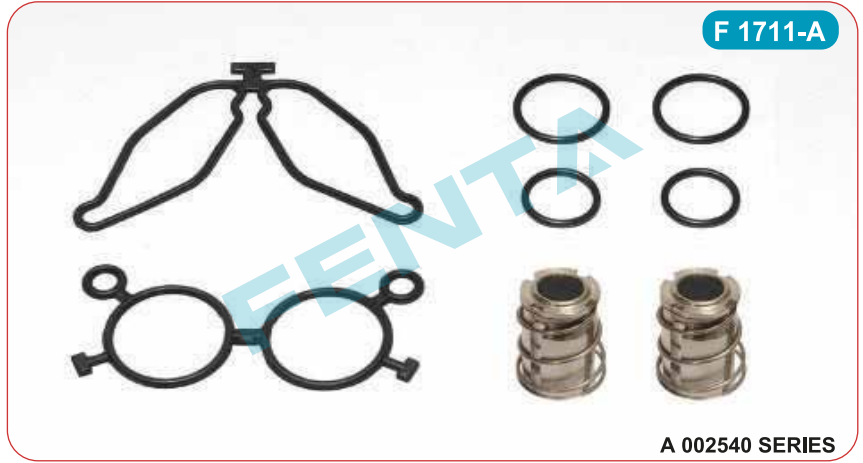

F 1711-A

A 002540 SERIES

F 1711-B

Soft Valve
Yumuşak Şöbop

F 1711-C

Reserve
Gerçek Vites

F 1711-D

Hard Valve
Sert Şöbop

RENAULT - VOLVO - HINO